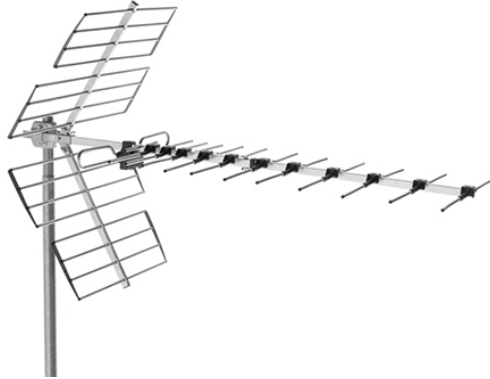

900 TERRESTRIAL ANTENNAS

UHF ANTENNA, CHANNELS 21/48, G = 16 DBI

Code : **9000111**

Model : **BU-457**

Double array antenna designed to cover the UHF band up to 694 MHz. No built-in LTE rejection filters. Fast and easy assembly: all the parts are premounted and no tools are required for their assembly. BU-457 antennas are supplied in individual packs, but are also available in multiple packs using the reference GA-457.

Applications

Digital and analogue terrestrial TV installations, collective or individual, where rejection of the LTE700 and LTE800 bands is unnecessary or is done by an external filter.

Characteristics

Rejection of signals coming from the bottom of the antenna. Robust antenna with great resistance to both sun and saltpetre. Manufactured in aluminum, weather-resistant plastic and galvanised steel. Elevation angle adjustment, mounting in either horizontal or vertical polarity. Includes a matching balun (symmetrizer) with an F-type connector protected inside the balun box.