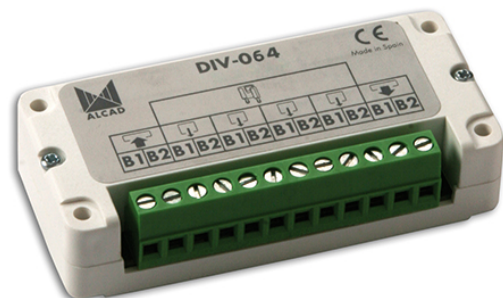

973 ACCESSORIES

TAP-OFF. LOW. 4 OUTPUTS&THROUGH. 2-WIRE

Code : **9730080**

Model : **DIV-064**

Description

Accessorie for Door Entry System installations. Tap-off for 2-wire system, 4 tapped output and throughput. This makes it possible to tap the signal of the 2-wire system to the telephones/monitors connected to it, ensuring that the system works with optimal quality. With the DIV-061, you can connect 1 telephone/monitor. The DIV-064 allows you to connect up to 4 telephones/monitors. Power is supplied directly through the BUS, with no need for additional wires.