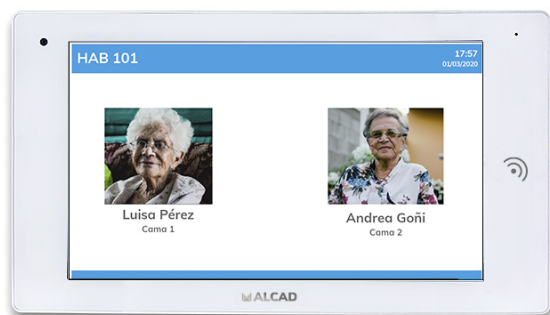

## 10 INCH TOUCH SCREEN MANAGEMENT UNIT POE

Code : **9400323**

Model : **CGT-250**

Room Management Terminal with a 10 inch touch screen of the ACCURO system, which allows the management of actions of the social health personnel synchronized with the centre's software management system, with automatic activation and login of the specific personnel when they are present in the room via RFID card / bracelet integrated with the ACCUROaccess access control system. PoE and / or Wifi connection. Housing designed with ABS material with antimicrobial treatment.

CÓDIGO/CODE/COE	9400323
MODELO/MODEL/MODÈLE	CGT-250
Pantalla Screen Écran	10" TFT
Alimentación Power supply Alimentation	PoE
Dimensiones Dimensions Dimensions	285x160x15mm