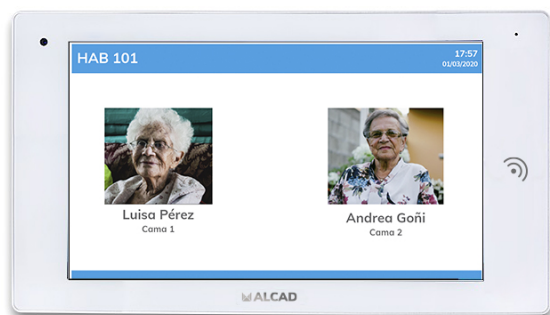

940 CONTROLLERS

10 INCH TOUCH SCREEN MANAGEMENT UNIT POE

Code : **9400323**

Model : **CGT-250**

Room Management Terminal with a 10 inch touch screen of the ACCURO system, which allows the management of actions of the social health personnel synchronized with the centre's software management system, with automatic activation and login of the specific personnel when they are present in the room via RFID card / bracelet integrated with the ACCUROaccess access control system. PoE and / or Wifi connection. Housing designed with ABS material with antimicrobial treatment. It also has Bluetooth technology for the integration of other tools such as thermometers, tensiometers... and record them in the patient's history.

CÓDIGO/CODE/COE	9400323
MODELO/MODEL/MODÈLE	CGT-250
Pantalla Screen Écran	10" TFT
Alimentación Power supply Alimentation	PoE
Dimensiones Dimensions Dimensions	285x160x15mm